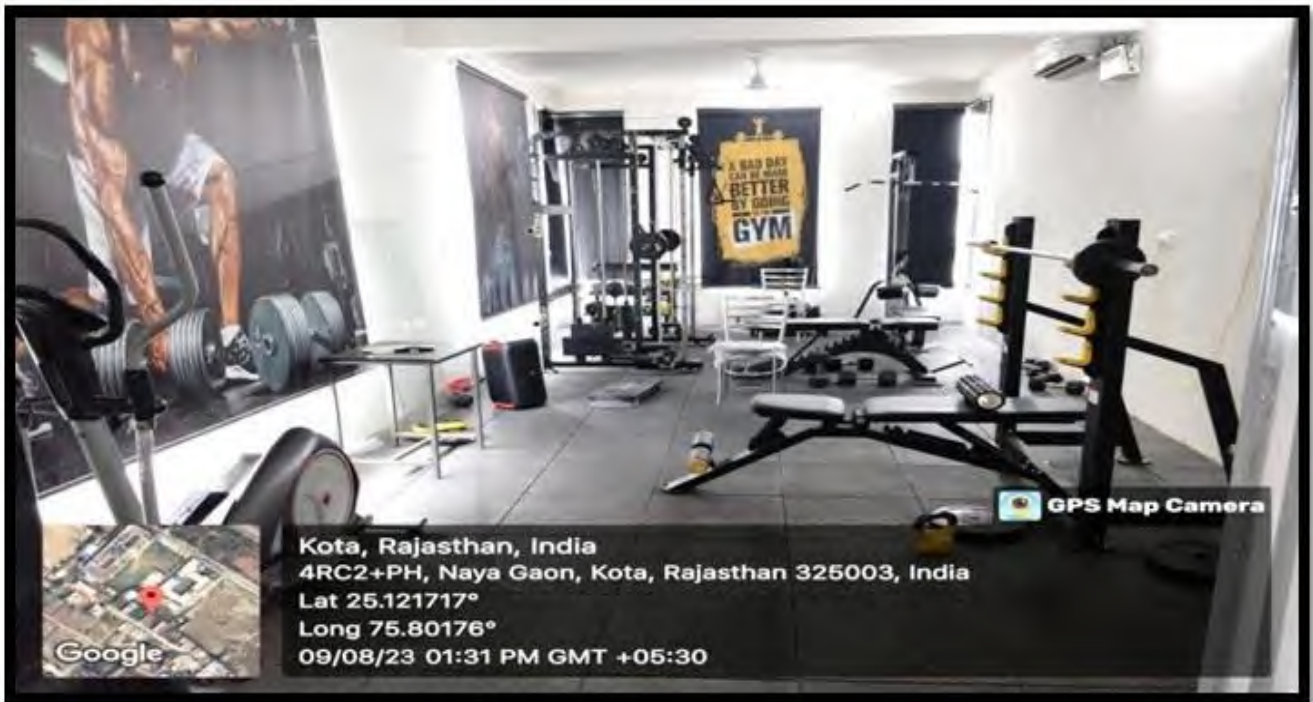

Kautilya

Mahila Shikshak Prashikshan Mahavidyalaya

NAAC ACCREDITED

GYM