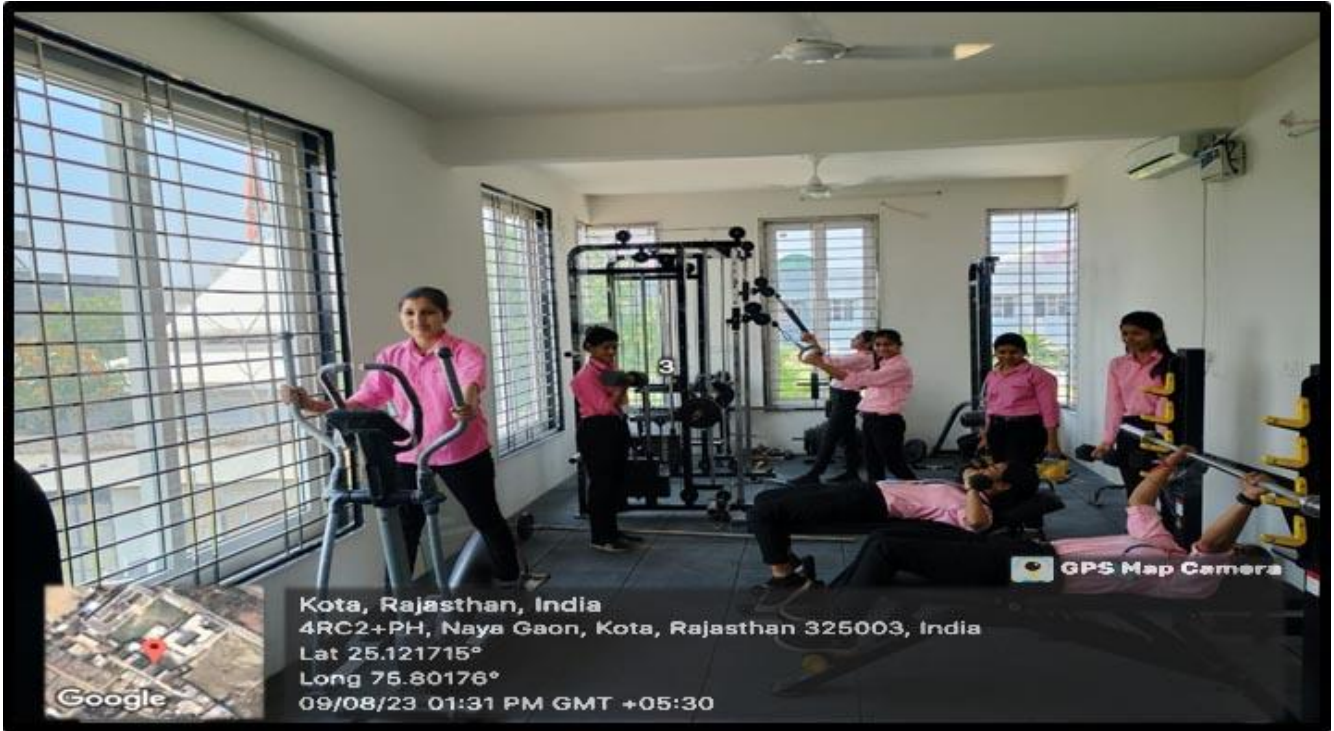

CANTEEN

Kautilya

Mahila Shikshak Prashikshan Mahavidyalaya

NAAC ACCREDITED

GYM

Kautilya

Mahila Shikshak Prashikshan Mahavidyalaya

NAAC ACCREDITED