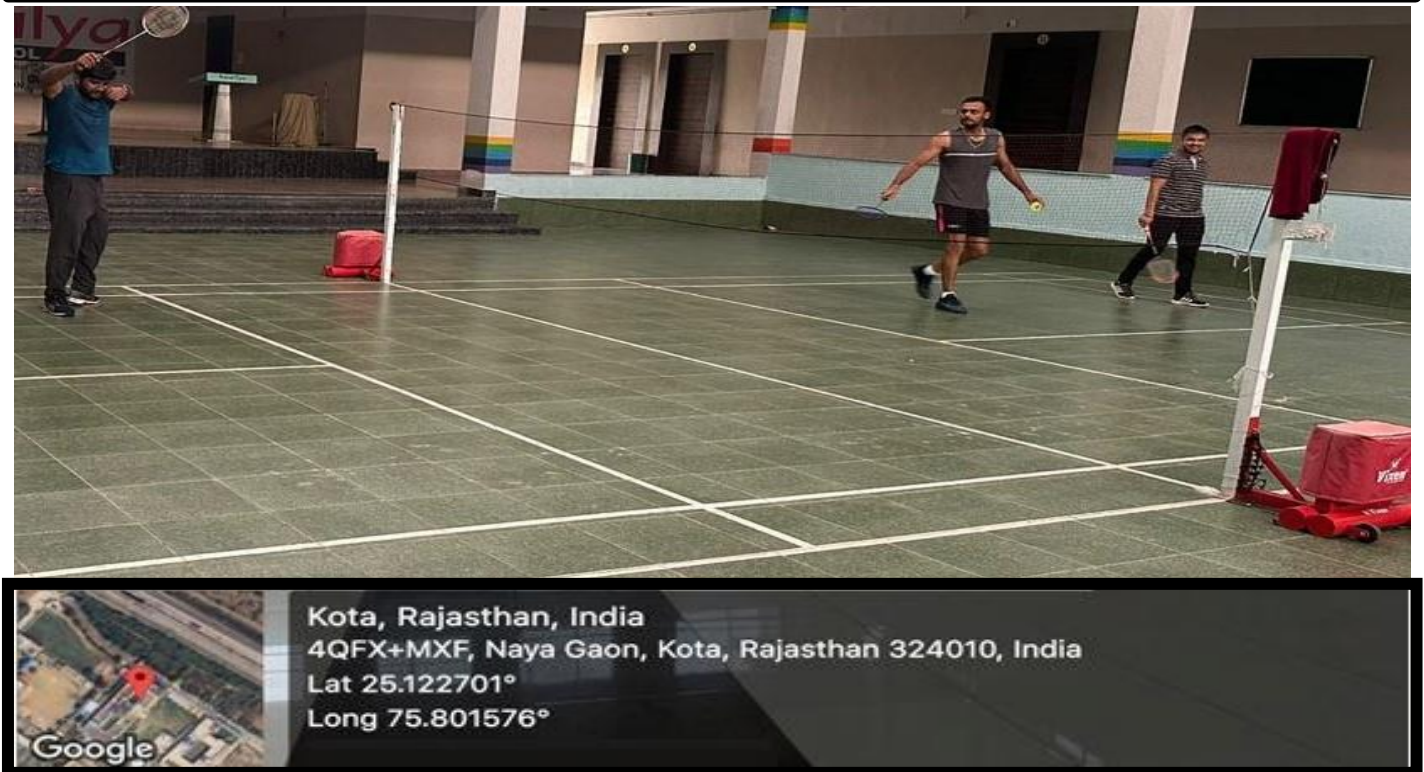

CRICKET PLAY GROUND

Kautilya

Mahila Shikshak Prashikshan Mahavidyalaya

NAAC ACCREDITED

BEDMINTON COURT

Kautilya

Mahila Shikshak Prashikshan Mahavidyalaya

NAAC ACCREDITED