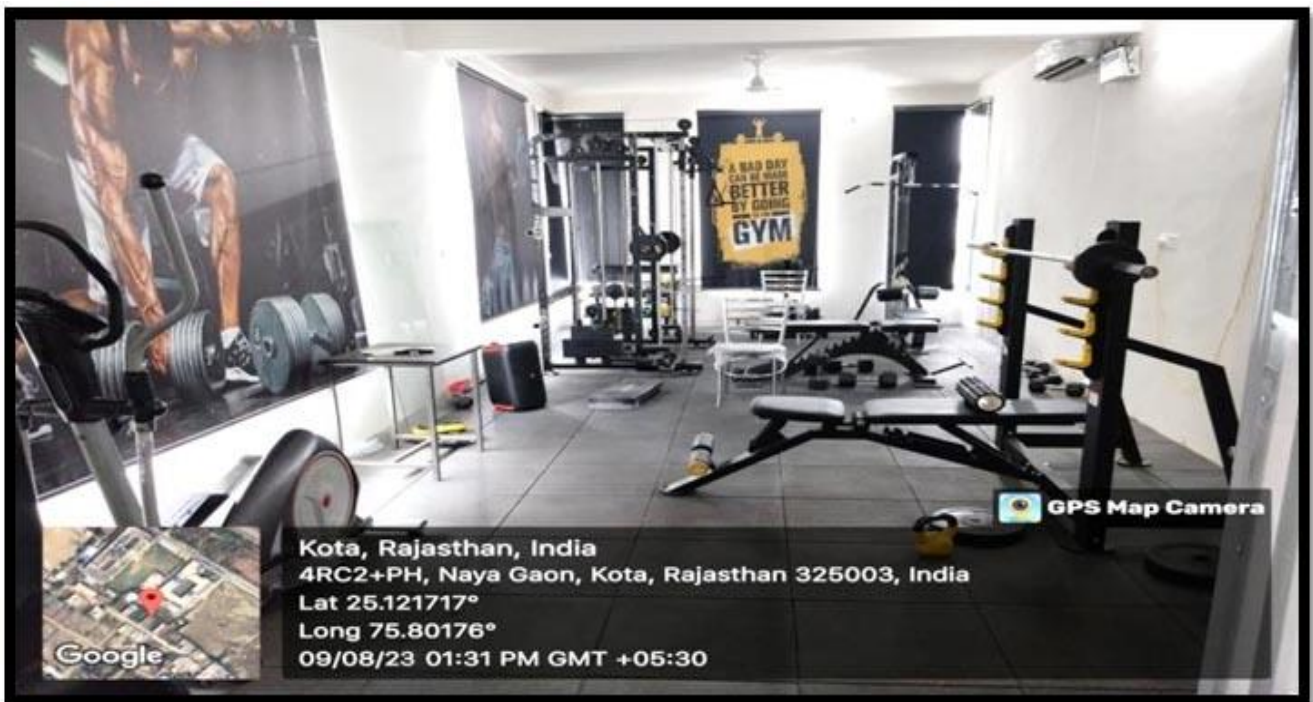

CANTEEN

Kautilya

Mahila Shikshak Prashikshan Mahavidyalaya

NAAC ACCREDITED

GYM

Kautilya

Mahila Shikshak Prashikshan Mahavidyalaya

NAAC ACCREDITED